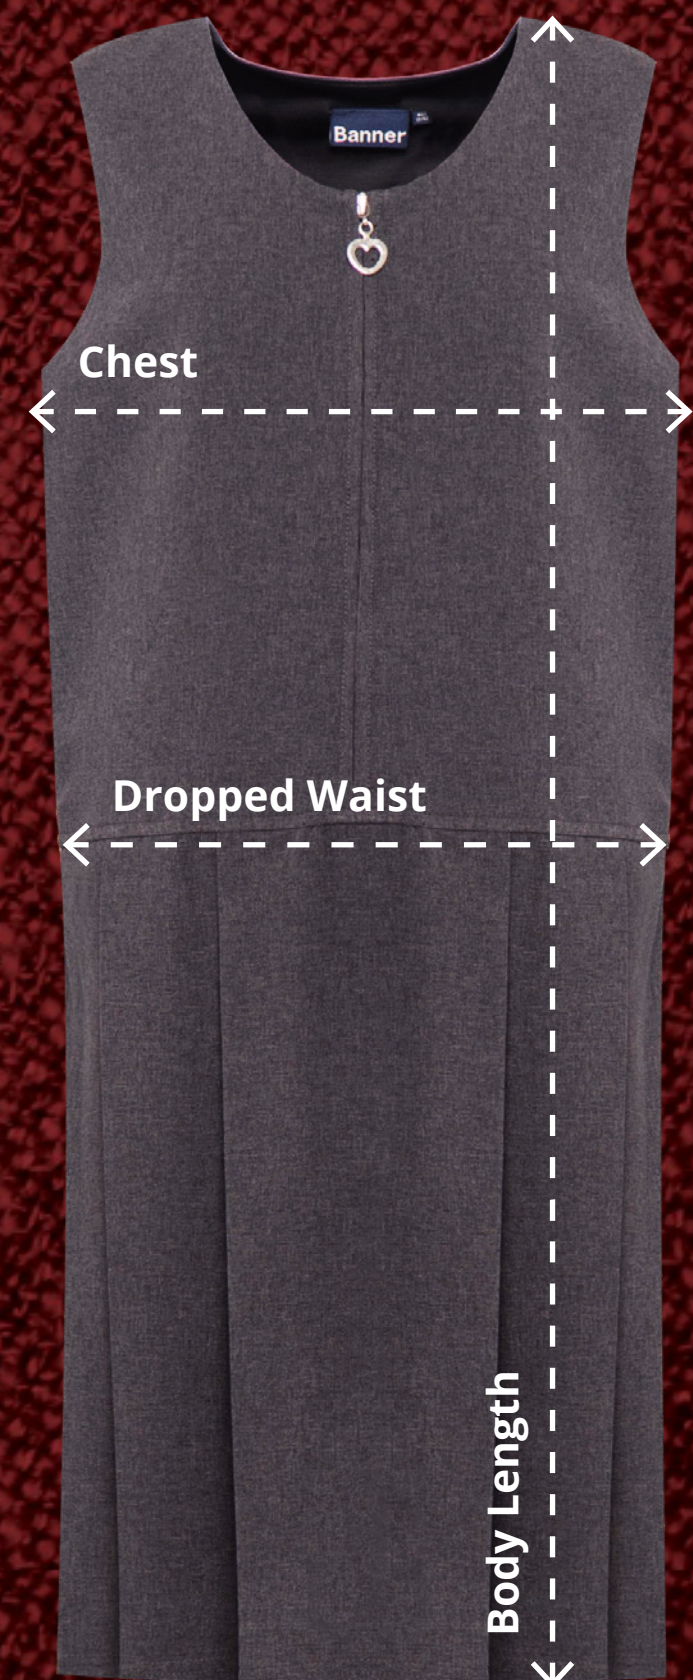

BAILWOOD

All For Schoolwear | Schoolwear For All

A proud member of  THE SCHOOLWEAR ASSOCIATION

What's My Size?

Lynton Pinafore								
Age	3-4	4-5	5-6	6-7	7-8	8-9	9-10	11-12
Chest (cm)*	31	32	34	35	37	38	40	42
Dropped Waist (cm)*	31.5	32.5	34.5	35.5	37.5	38.5	40.5	42.5
Body Length (cm)*	52	56	61	66	71	76	81	86

THESE CHARTS ARE TO BE USED AS GUIDES ONLY.
NOT ALL STYLES ARE AVAILABLE IN THESE SIZES - FOR MORE INFORMATION CHECK WEBSITE.

Chest (At 2cm from under arm)

Measure across the chest at 2cm below the underarm with the garment laid flat.

Dropped Waist (At seam)

Measure from one side of the waist to the other with the pinafore laid down flat.

Body Length

Measure from the top of the waistband to the hem with the pinafore laid flat.

THESE CHARTS ARE TO BE USED AS GUIDES ONLY.
NOT ALL STYLES ARE AVAILABLE IN THESE SIZES - FOR MORE INFORMATION CHECK WEBSITE.